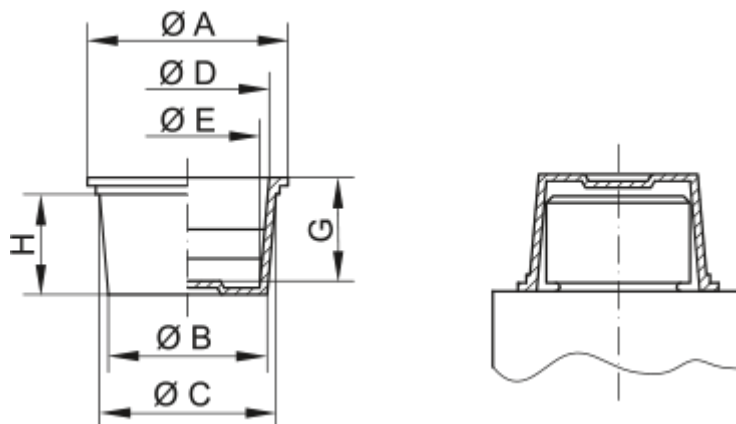

Article number: 59GPN610U12

Description: KLEE Universal plugs GPN 610 U - (\varnothing 14-16,1/ \varnothing 14,5-12,4)

Measures

A = 19

B = 14

C = 16.1

D = 14.5

E = 12.4

G = 12

H = 12